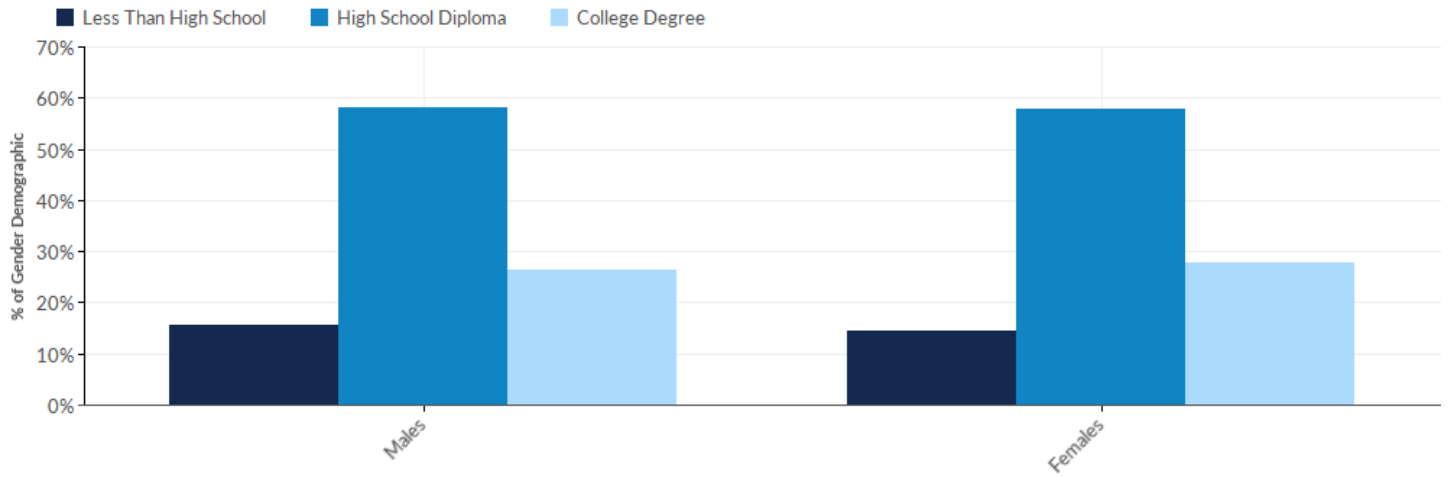

Educational Attainment by Gender

Gender	2019 Population	2024 Population	2019 Less Than High School	2019 High School Diploma	2019 College Degree
Males	30,149	32,369	4,680	17,550	7,919
Females	33,502	36,070	4,808	19,357	9,338
	63,651	68,439	9,488	36,907	17,256