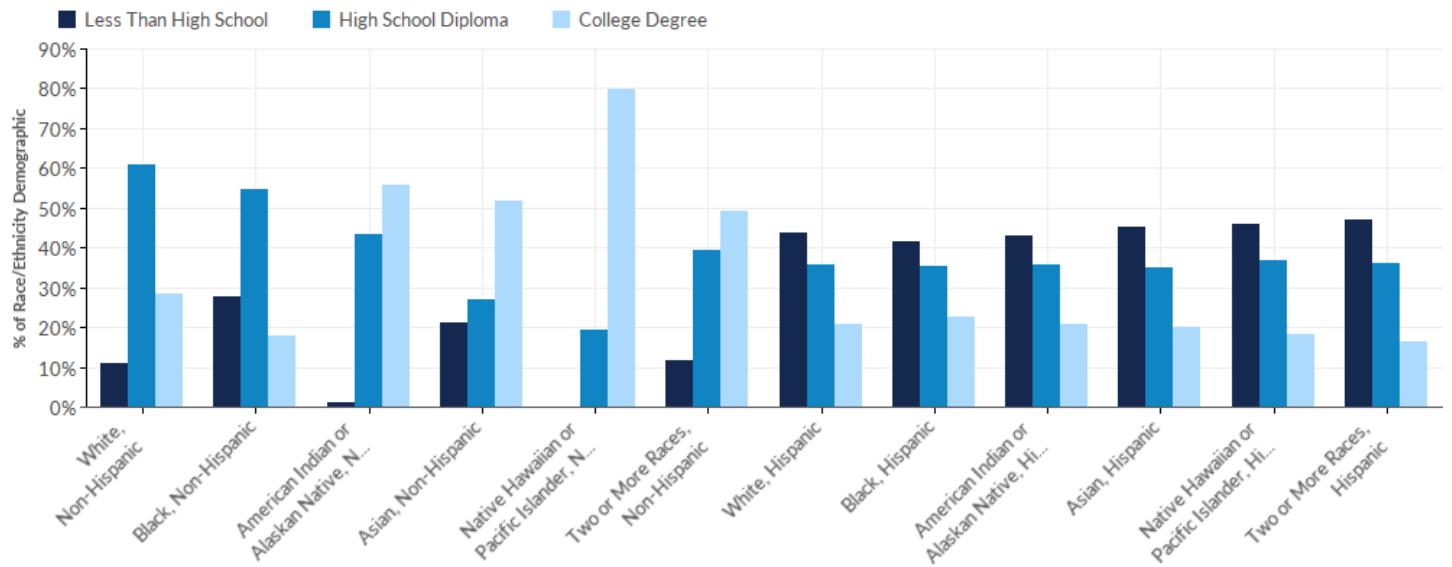

Educational Attainment by Race/Ethnicity

Race/Ethnicity	2019 Population	2024 Population	2019 Less Than High School	2019 High School Diploma	2019 College Degree
White, Non-Hispanic	49,047	51,545	5,274	29,759	14,014
Black, Non-Hispanic	10,621	12,244	2,945	5,793	1,883
American Indian or Alaskan Native, Non-Hispanic	169	174	2	73	94
Asian, Non-Hispanic	994	1,235	211	268	516
Native Hawaiian or Pacific Islander, Non-Hispanic	36	40	0	7	29
Two or More Races, Non-Hispanic	508	567	59	199	249
White, Hispanic	1,904	2,219	833	677	394
Black, Hispanic	158	176	66	56	36
American Indian or Alaskan Native, Hispanic	81	91	35	29	17
Asian, Hispanic	20	23	9	7	4
Native Hawaiian or Pacific Islander, Hispanic	22	25	10	8	4
Two or More Races, Hispanic	91	100	43	33	15
	63,651	68,439	9,488	36,907	17,256