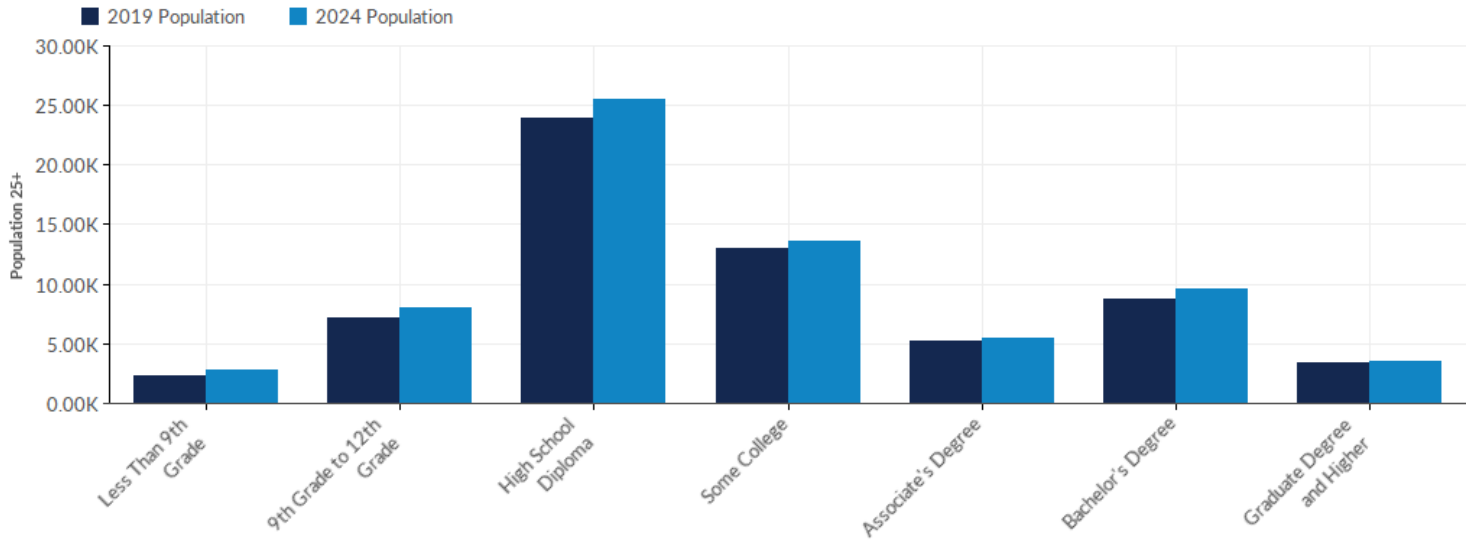

Educational attainment data is based on Emsi's demographic data and the American Community Survey. Educational attainment data covers only the population aged 25 years or more and indicates the highest level achieved.

Educational Attainment by Level

Education Level	2019 Population	2024 Population	2019 % of Population	2019 State % Population	2019 National % Population
Less Than 9th Grade	2,327	2,745	4%	6%	7%
9th Grade to 12th Grade	7,161	8,055	11%	8%	7%
High School Diploma	23,887	25,453	38%	28%	28%
Some College	13,021	13,613	20%	20%	21%
Associate's Degree	5,163	5,468	8%	7%	8%
Bachelor's Degree	8,745	9,636	14%	18%	19%
Graduate Degree and Higher	3,348	3,468	5%	11%	12%
	63,651	68,439	100%	100%	100%